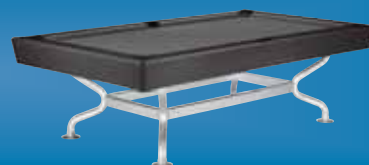

APOLLO

SHOWN IN BLUE FINISH

APOLLO™

Step back to when you enjoyed a morning of skateboarding and an afternoon of freestyling. Today, it's your kids who hardflip at the skateparks and take on vertical ramps with reckless abandon. Step forward to the Apollo table's radical design, tough construction, and bold colors. With the Apollo, you'll have a blast teaching pool to your future X-Games Champion.

BLACK FINISH

APOLLO CUE RACK
BLACK FINISH

APOLLO CUE RACK
BLUE FINISH

BRISTOL

BRISTOL™

There's nothing you like more than bringing family and friends together for an evening of billiards, card games and lively conversation. The Bristol will have you saying "rack 'em up" to a game of 8-ball. The fun and laughter you share will create lasting memories for everyone. Available in Biltmore Cherry finish. Gully return available.